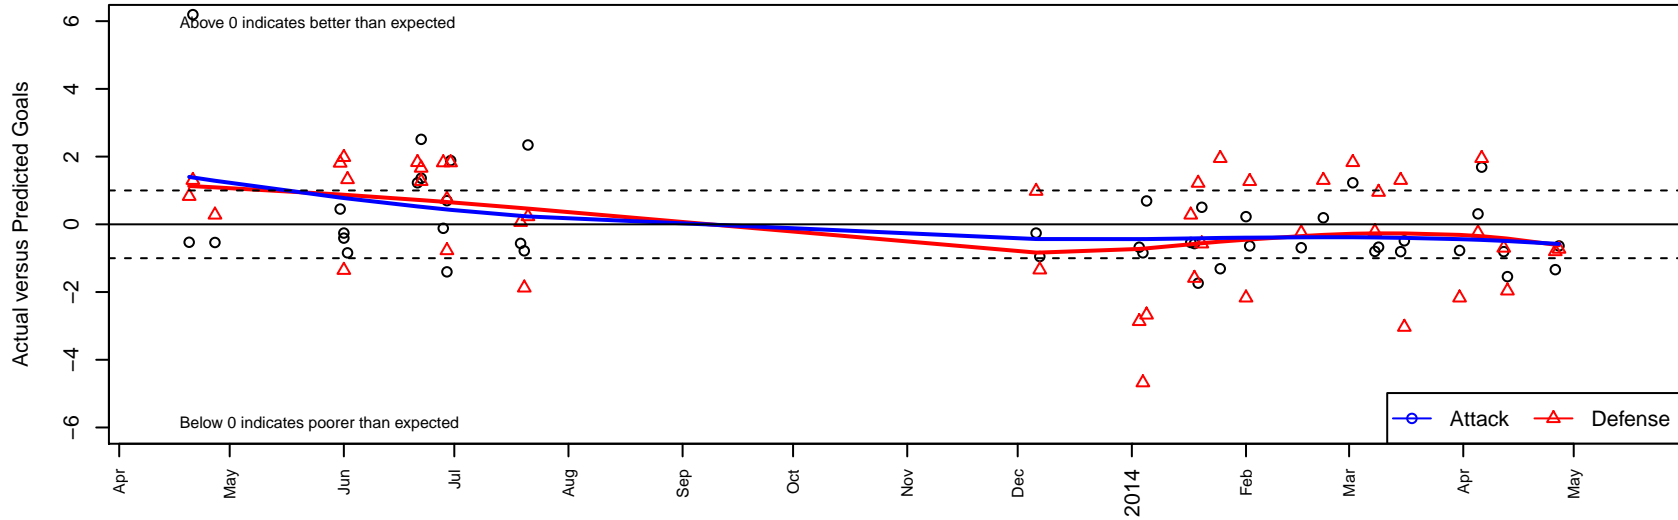

Eastside Timbers Red B97
Dots are actual minus expected GF (blue circles) and GA (red triangles).
Blue line is smoothed change in attack strength. Red is smoothed change in defense strength.